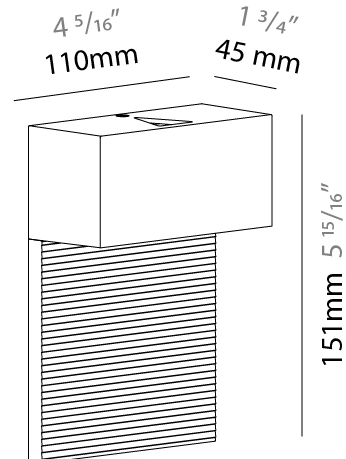

PROJECT	_____
TYPE	_____
SPECIFIER	_____
QUANTITY	_____
DATE	_____

CARTELLO STANDARD SURFACE

D93039

base number

1. To build a product code in our configurator select the specify button on the base model # product page
2. To build a manual product code on this datasheet choose from the options listed below in blue font and add the suffix to the base model #

GENERAL

Series: Cartello
Subseries: Cartello Standard
Brand: Milan
Division: Design
Mounting Type: Surface
Mounting Location: Wall
Subcategory: Up/Down Light

PHYSICAL

Shape: Rectangle
Length (mm): 110
Length (in): 4 ⁵/₁₆
Height (mm): 151
Height (in): 5 ¹⁵/₁₆
Extension (mm): 45
Extension (in): 1 ³/₄
Light Distribution: Direct / Indirect
Weight (kg): 0.41
Weight (lbs): 0.9
Fixture Finish: Metallic Gray
Fixture Material: Aluminum

ELECTRICAL

Number of Lamps: 1
Lamp Type: LED Retrofit
Lamp Shape: T4
Bulb Included: Bulb Not Included
Total Output Wattage (W): 3
Max. Wattage Per Lamp (W): 3
Lamp Base: G9
Input Voltage (V): 120

LED

OPTICAL

RATINGS AND CERTIFICATIONS

Certified By: CSA Certified to UL and CSA Standards
IP rating: IP20